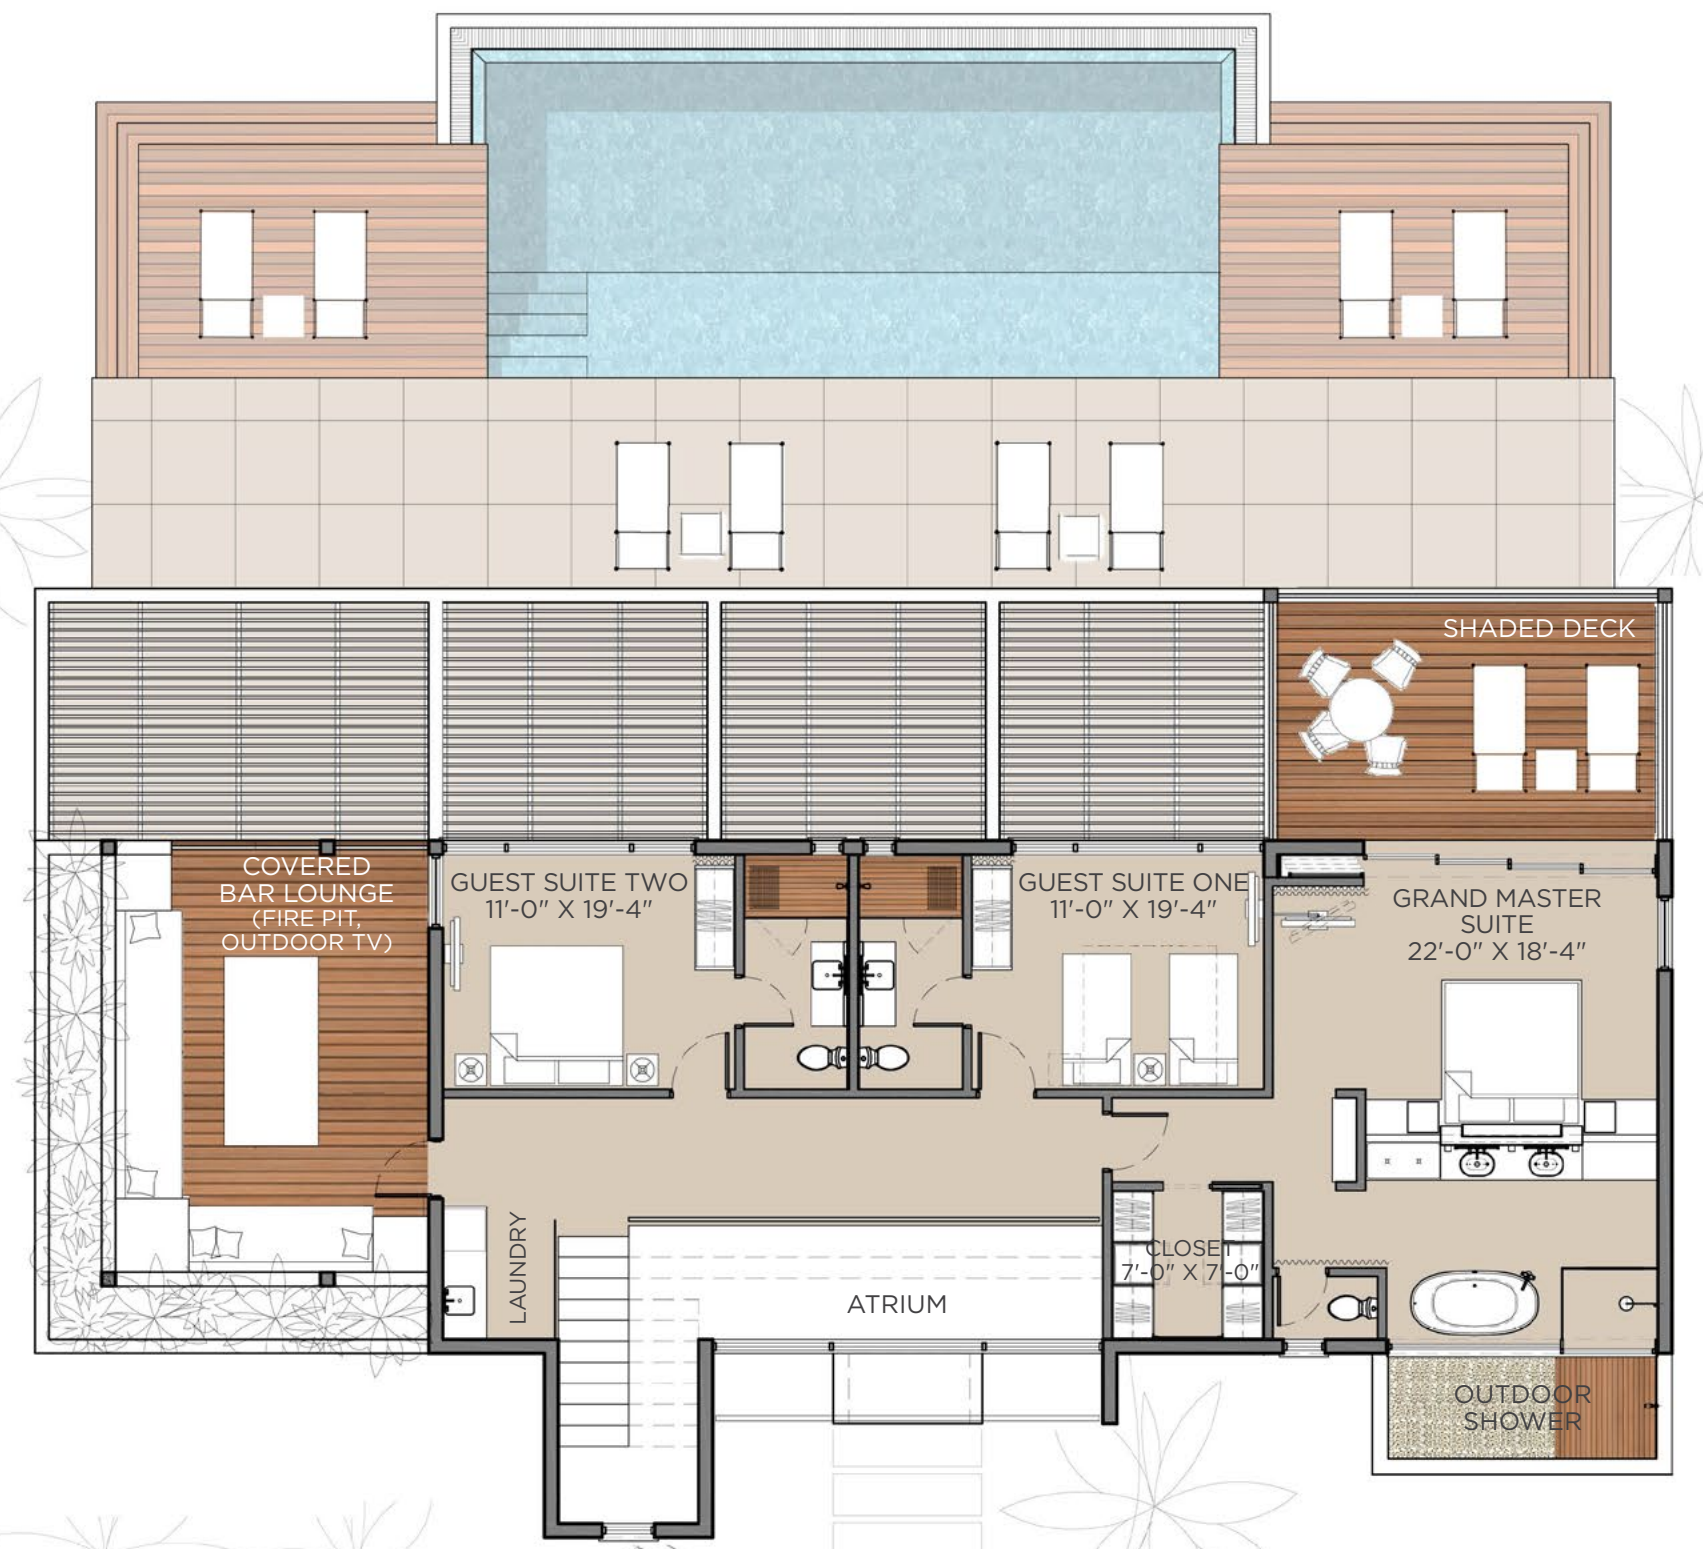

OCEAN VIEW

COVERED AREAS 5,146 SF | TOTAL AREA 7,646 SF