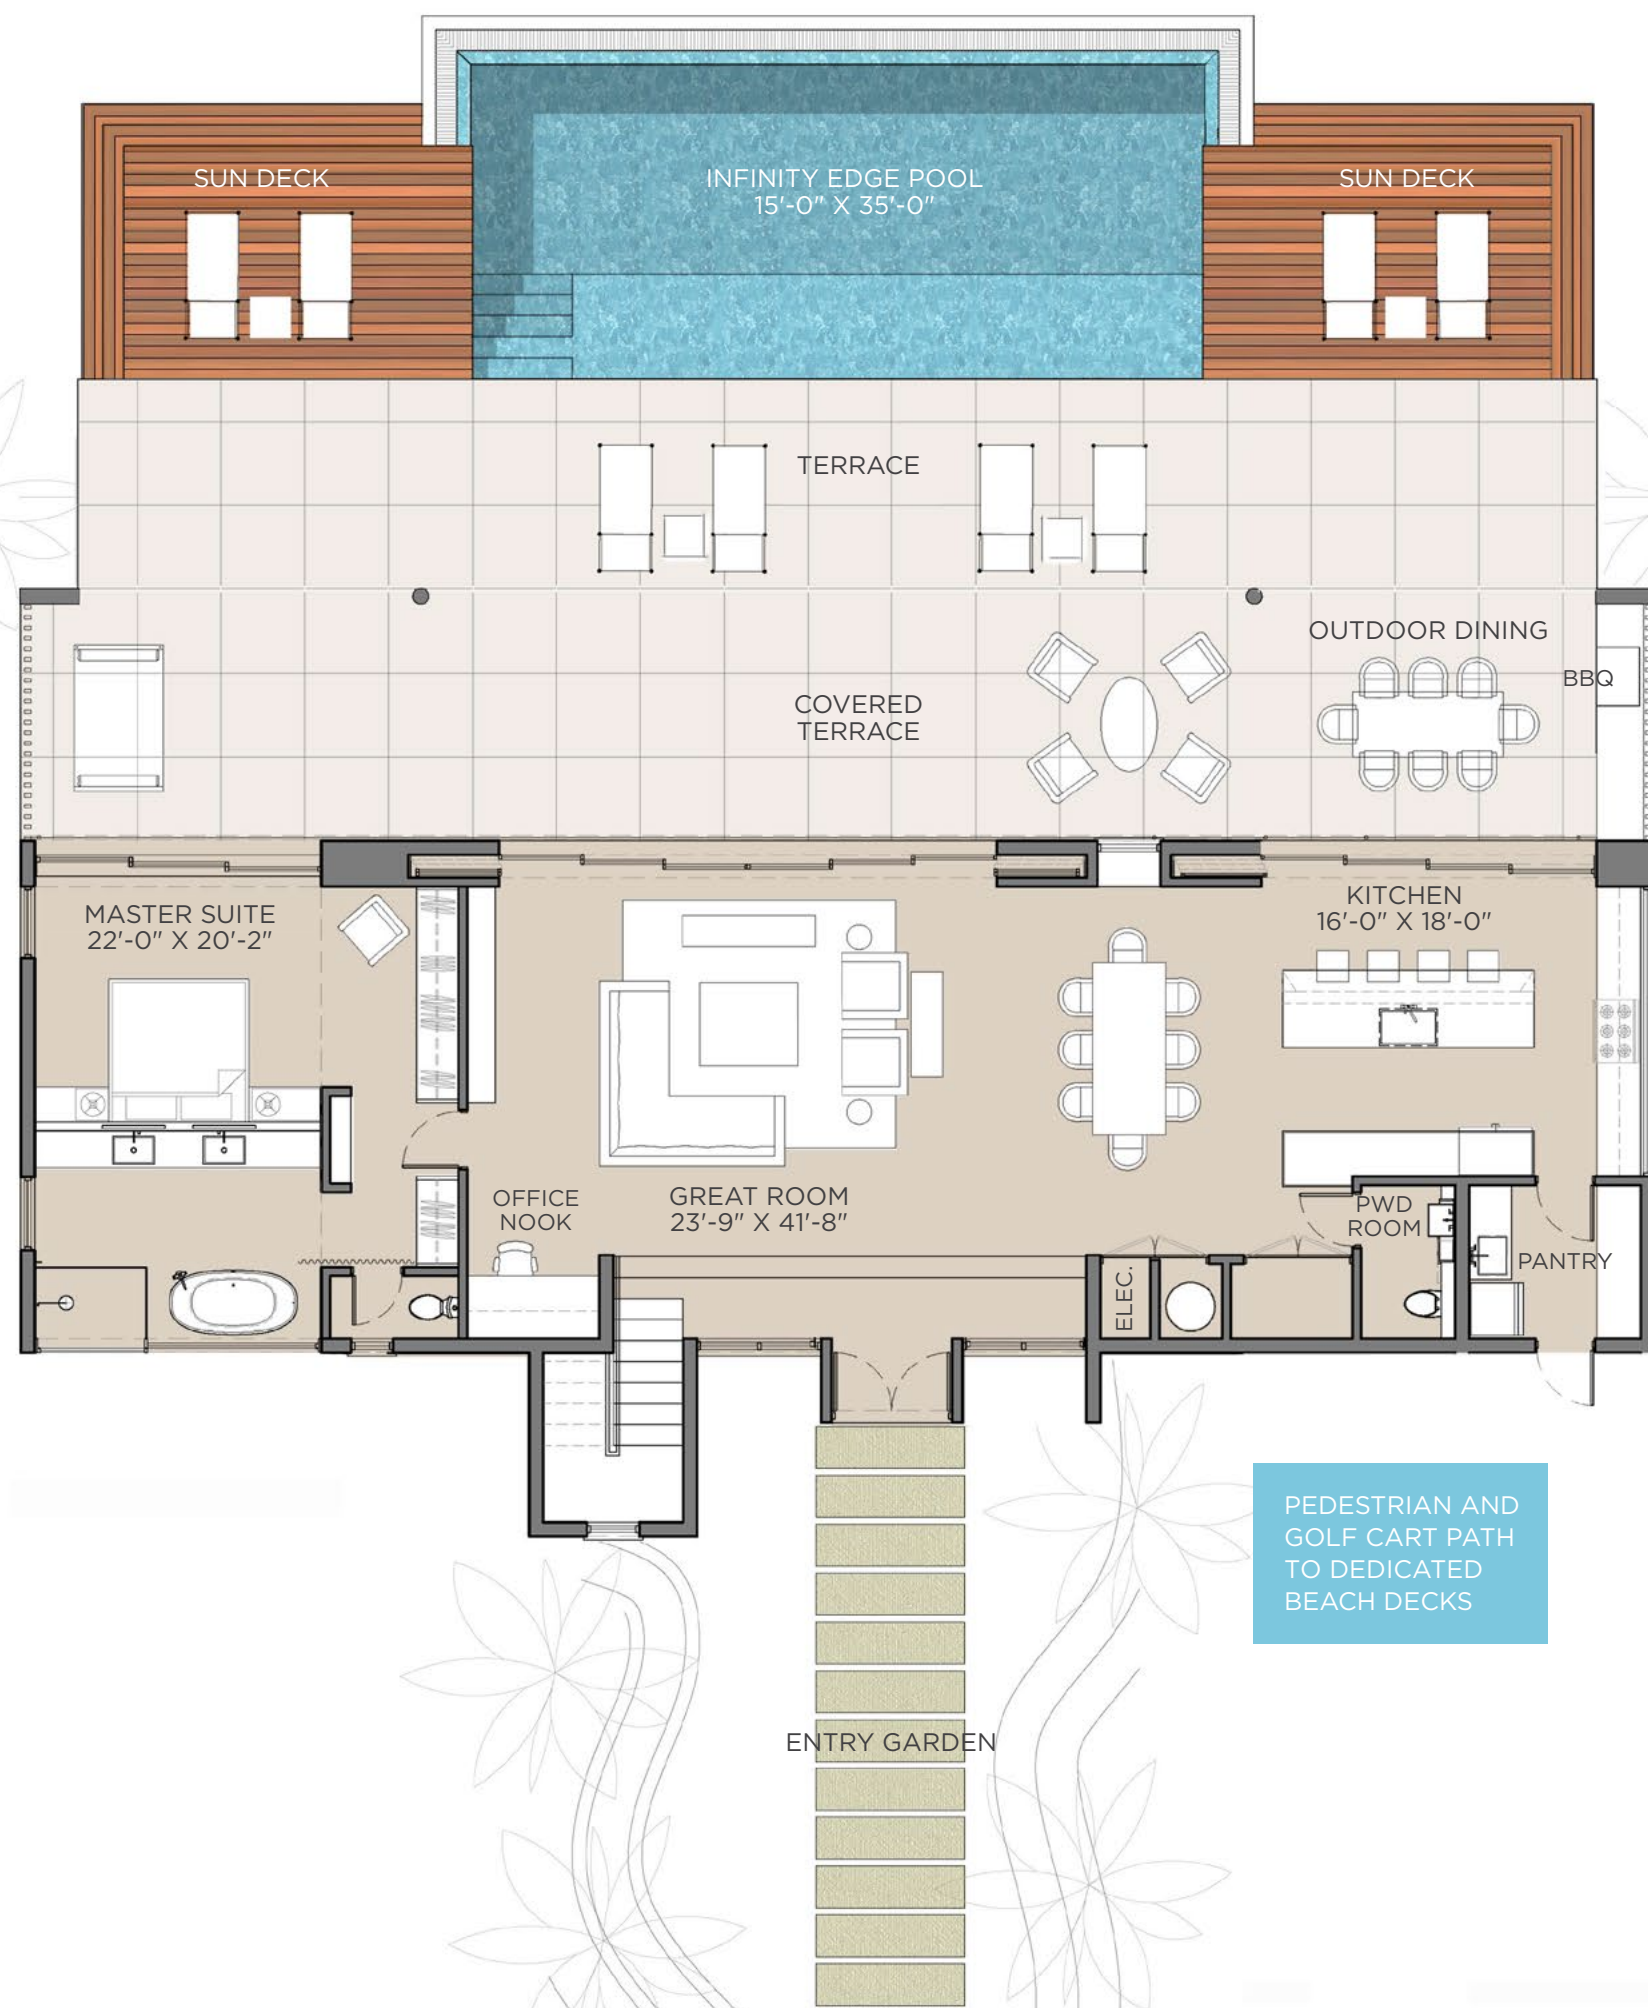

OCEAN VIEW

COVERED AREAS 5,146 SF | TOTAL AREA 7,646 SF