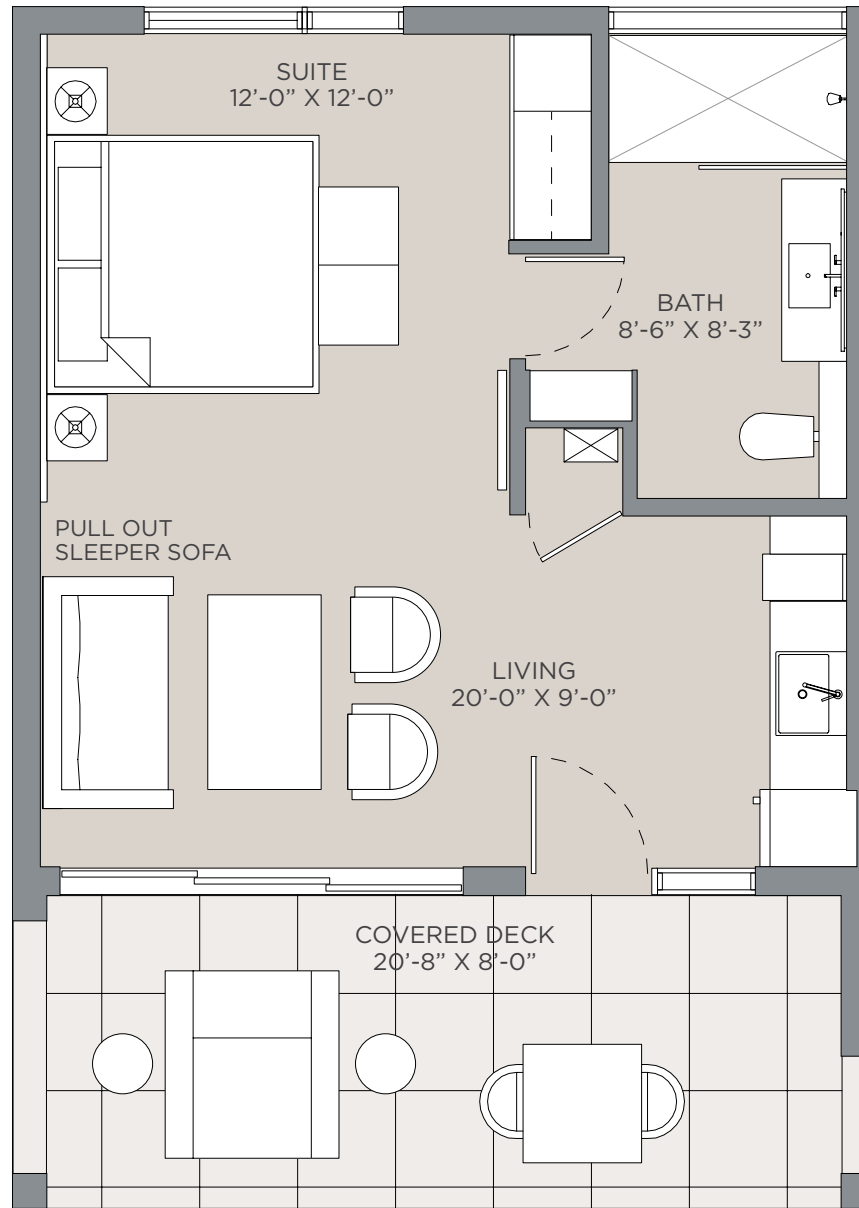

GARDEN COTTAGE

INTERIOR 450 SF
 EXTERIOR 176 SF
 TOTAL 626 SF

TURKS & CAICOS
 Long Bay

Contact us for further information
 or make a reservation:
experiences@beachenclave.com
 (+1) 305 433 4944, (+1) 866 580 1675

VILLAS 4 AND 5 GARDEN COTTAGE TWO BEDROOM

The architectural rendering contained herein is indicative only. The furniture and finishes are for illustrative purposes only. The Project reserves the right to adjust without notice, and assumes no liability for discrepancies between the rendering and actual final product.